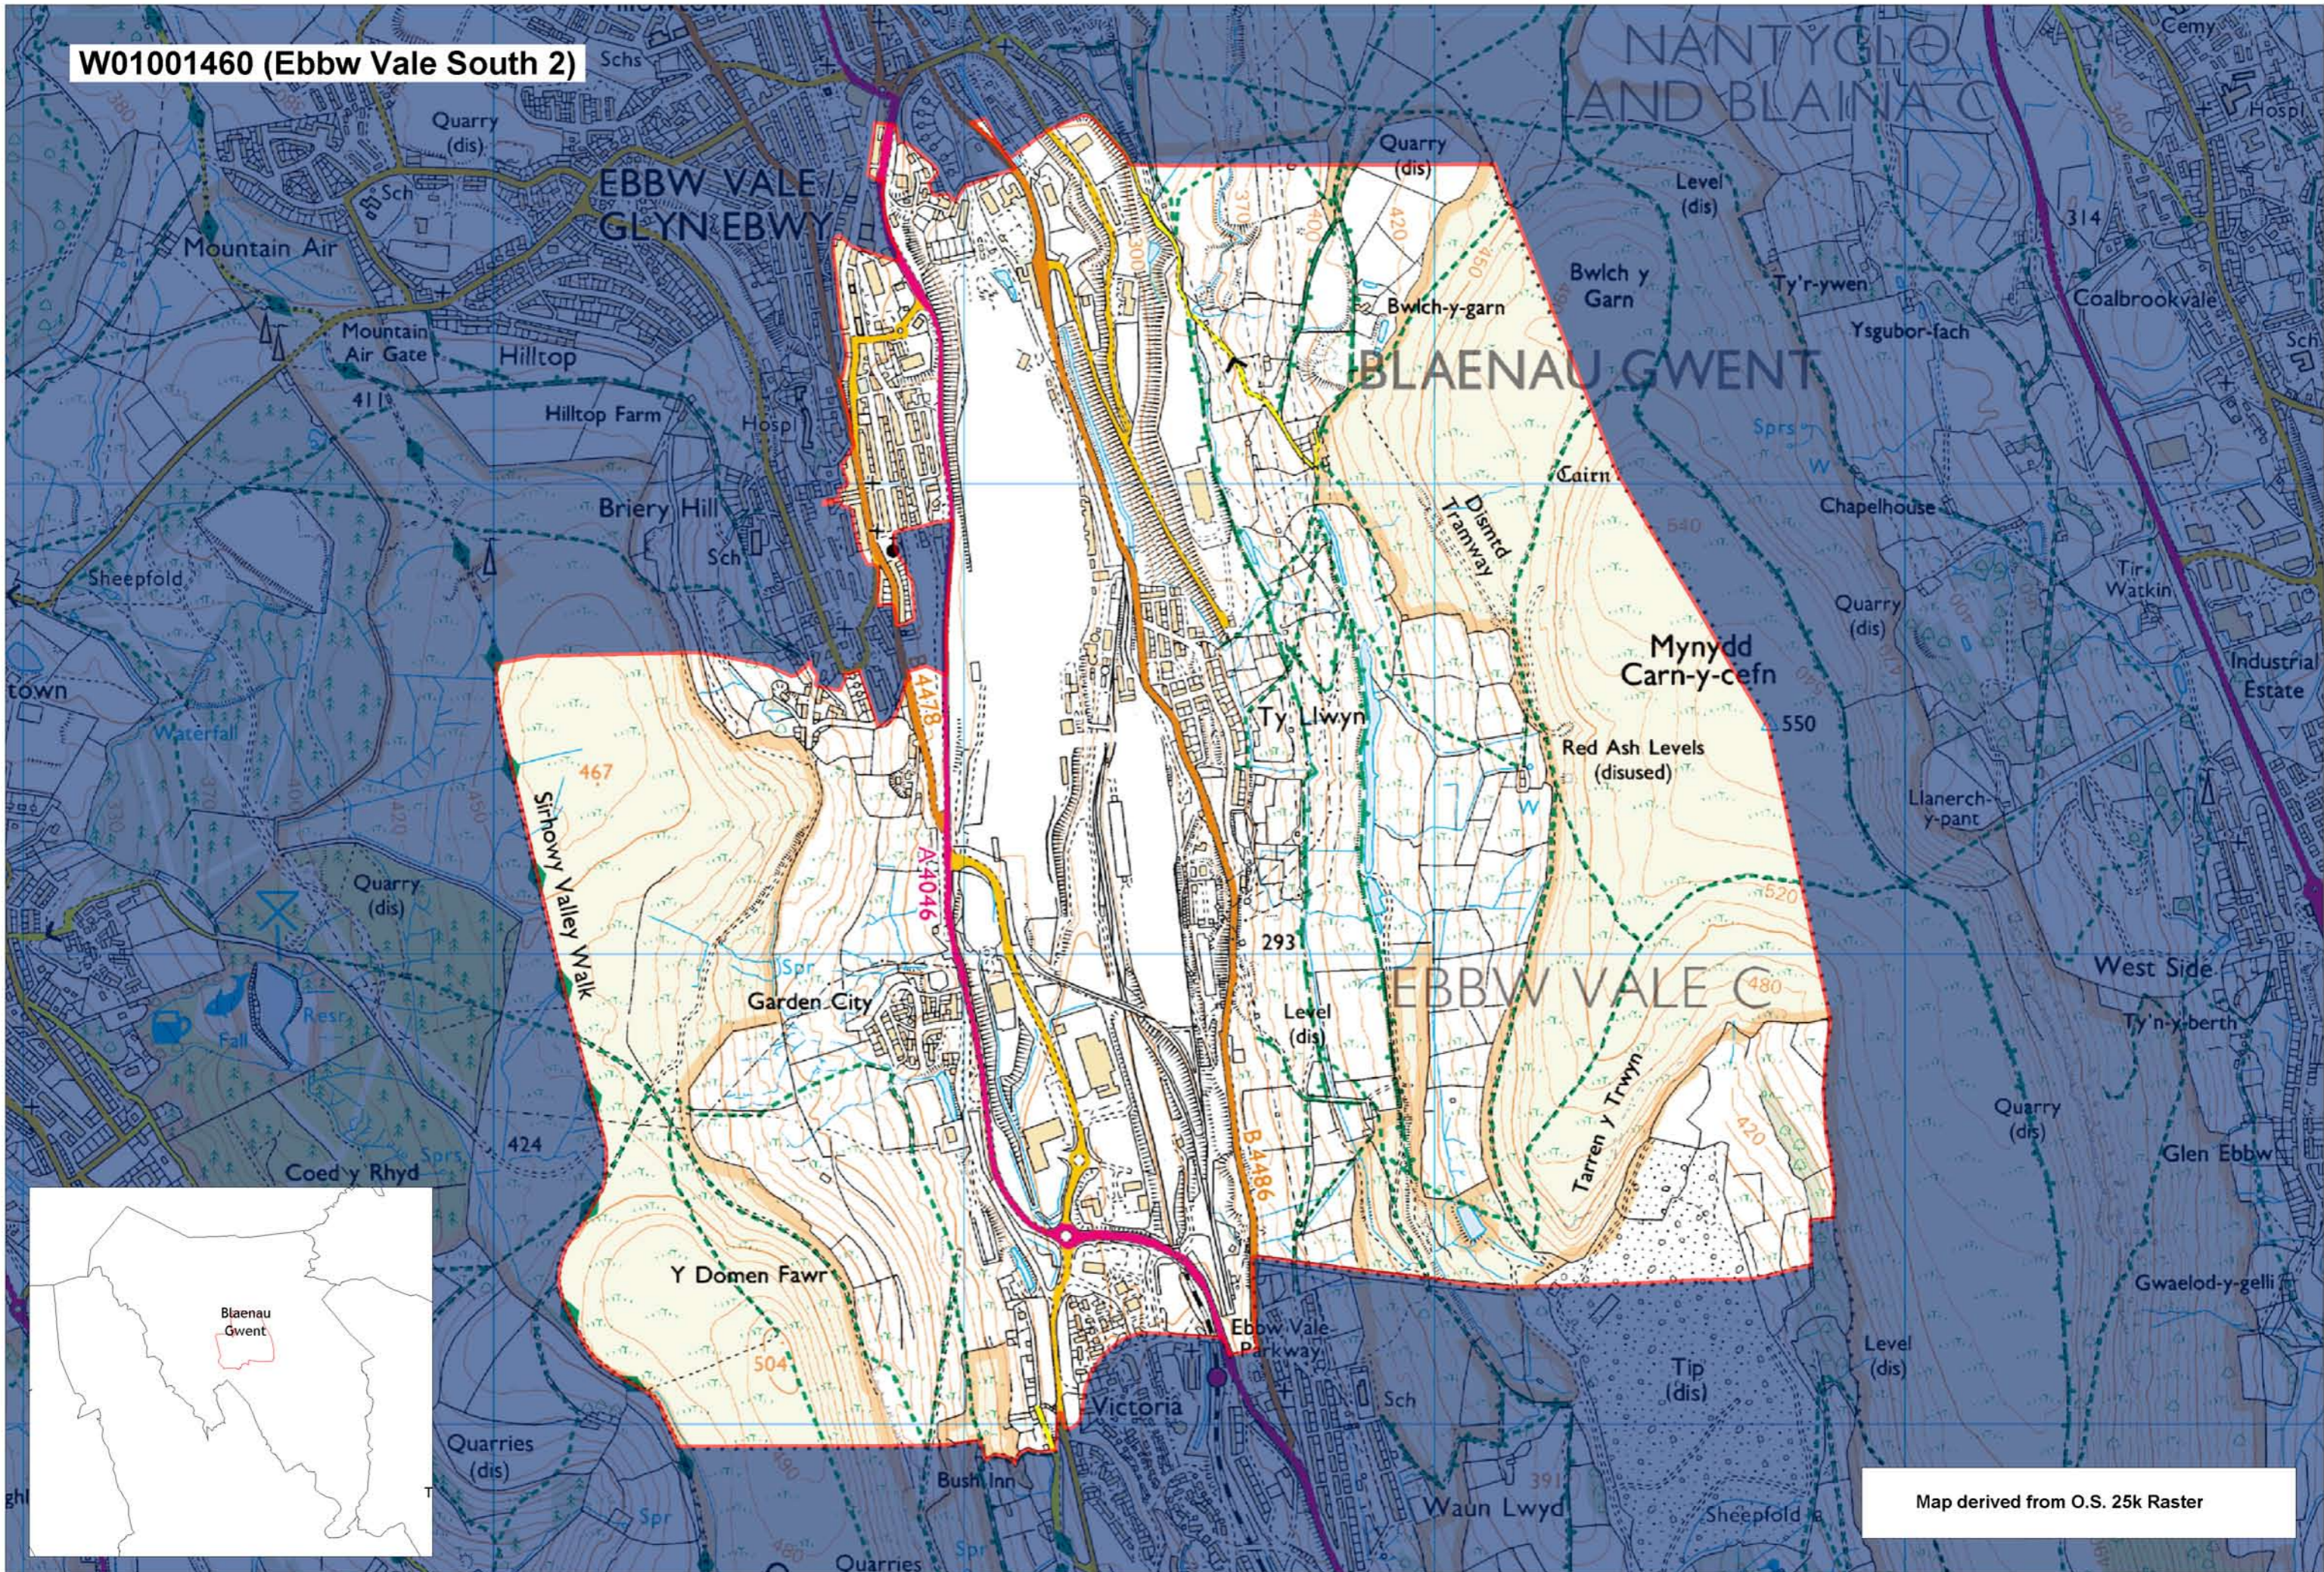

W01001460 (Ebbw Vale South 2)

Map derived from O.S. 25k Raster

Produced by Cartographics, Statistical Directorate, Welsh Assembly Government. Cynhyrchwyd gan Cartograffeg, Y Gyfarwyddiaeth Ystadegol, Llywodraeth Cynulliad Cymru.